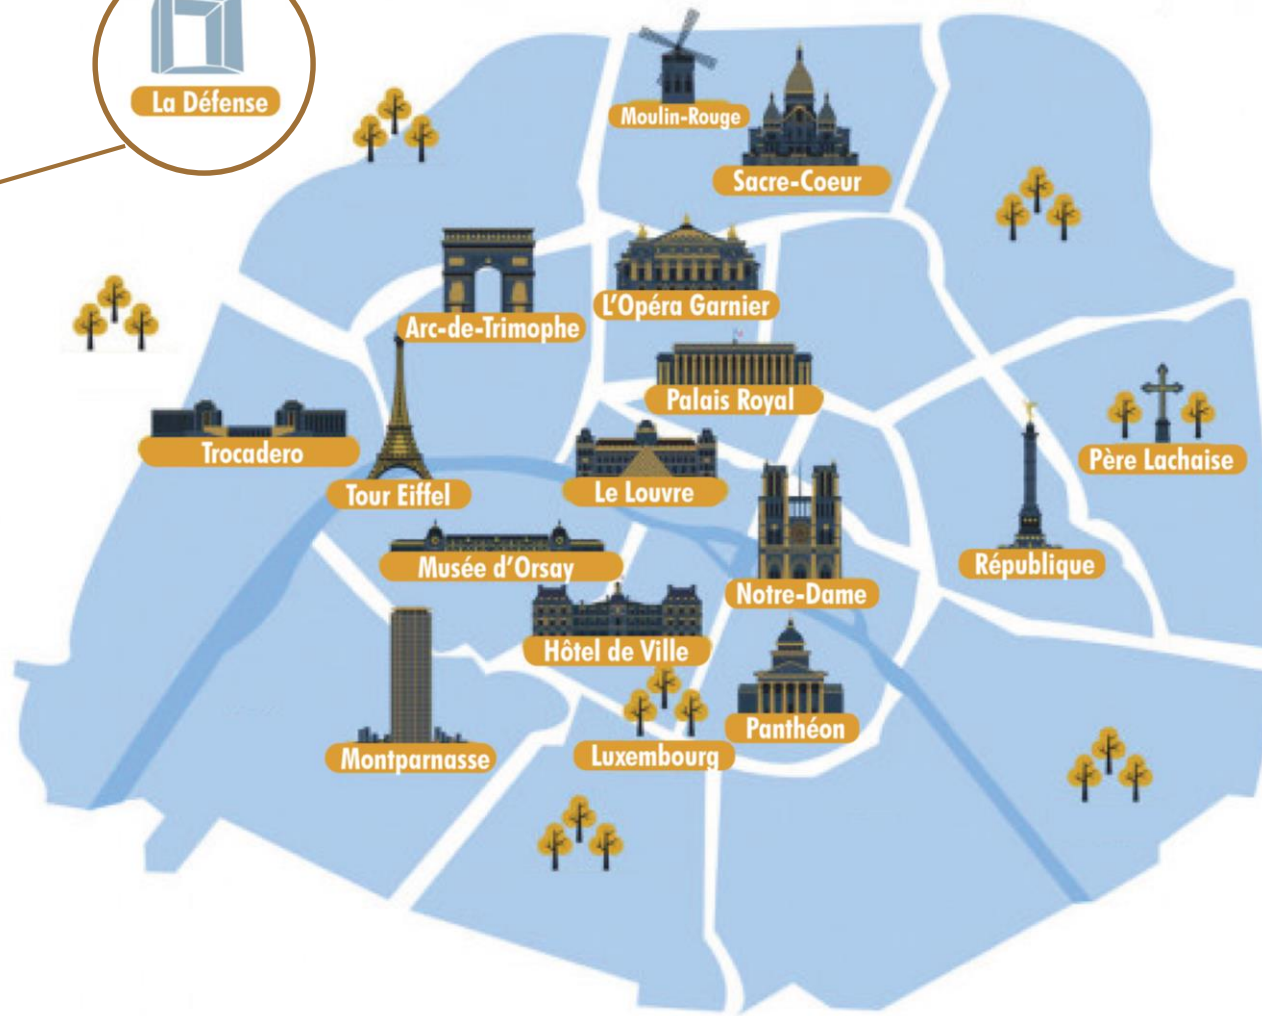

NEST
PARIS LA DÉFENSE
HOTEL

NEST PARIS LA DÉFENSE

BY MGALLERY COLLECTION 5*
Ex Sofitel

Room renovations
Restaurant
Public spaces

Design
by
Maison Numéro 20

M
GALLERY
HOTEL
COLLECTION

Located...

- 10 minutes from Champs-Élysées
- 15 minutes from Le Louvre
- 40 minutes from International Airports
- 5 minutes walking distance from the shopping mall **WESTFIELD LES QUATRE TEMPS** (open 7/7)
- The hotel is located **1min walk from the metro station**
- **A bus stop for leisure groups** located 2 min walk from our hotel
- Nest Hotel Paris La Défense **offer a portage** service