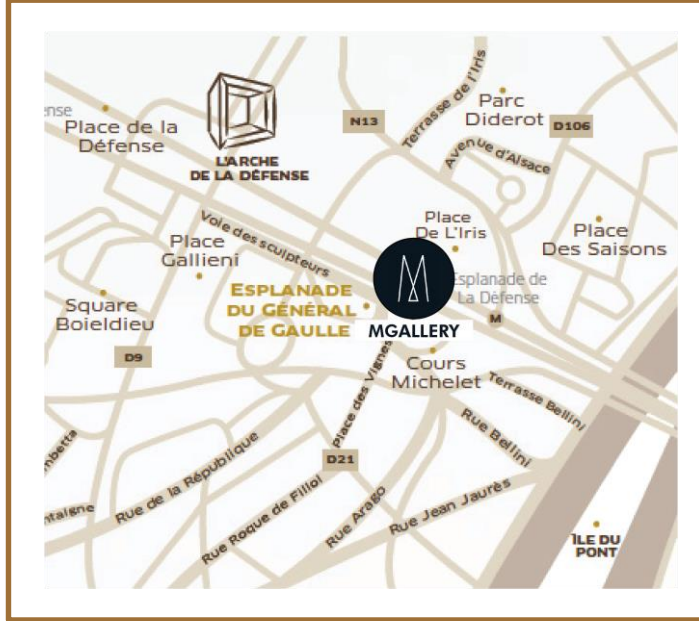

NEST
PARIS LA DÉFENSE
HOTEL

NEST PARIS LA DÉFENSE

BY MGALLERY COLLECTION 5*
Ex Sofitel

Room renovations
Restaurant
Public spaces

Design
by
Maison Numéro 20

M
GALLERY
HOTEL
COLLECTION

Located...

- 10 minutes from Champs-Élysées
- 15 minutes from Le Louvre
- 40 minutes from International Airports
- 5 minutes walking distance from the shopping mall **WESTFIELD LES QUATRE TEMPS** (open 7/7)
- The hotel is located **1min walk from the metro station**
- **A bus stop for leisure groups** located 2 min walk from our hotel
- Nest Hotel Paris La Défense **offer a portage** service