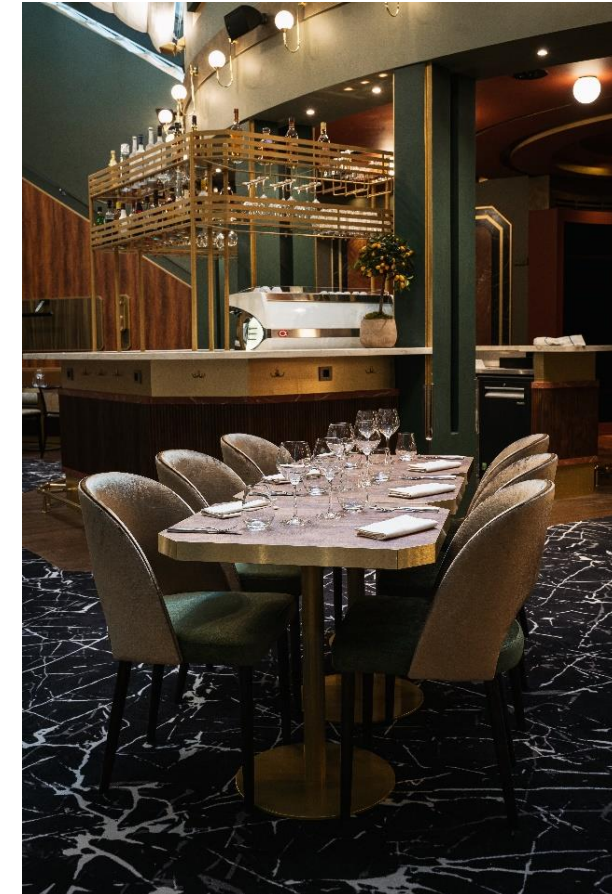

Powder pink and vintage marble Bathroom

Terracotta bench to relax

Bathroom Mirror Roundness

RESTAURANT

ô mazette !

Our Chef

and his team will invite you to discover a bistronomic culinary style, combining new flavours and seasonal products.

Our restaurant Ô Mazette, will welcome you for your business lunches or casual dinners, under a beautiful glass roof.

Warm colours and soft materials in the lounge area, a pleasant central bar and our table d'hôtes for a pleasant moment.