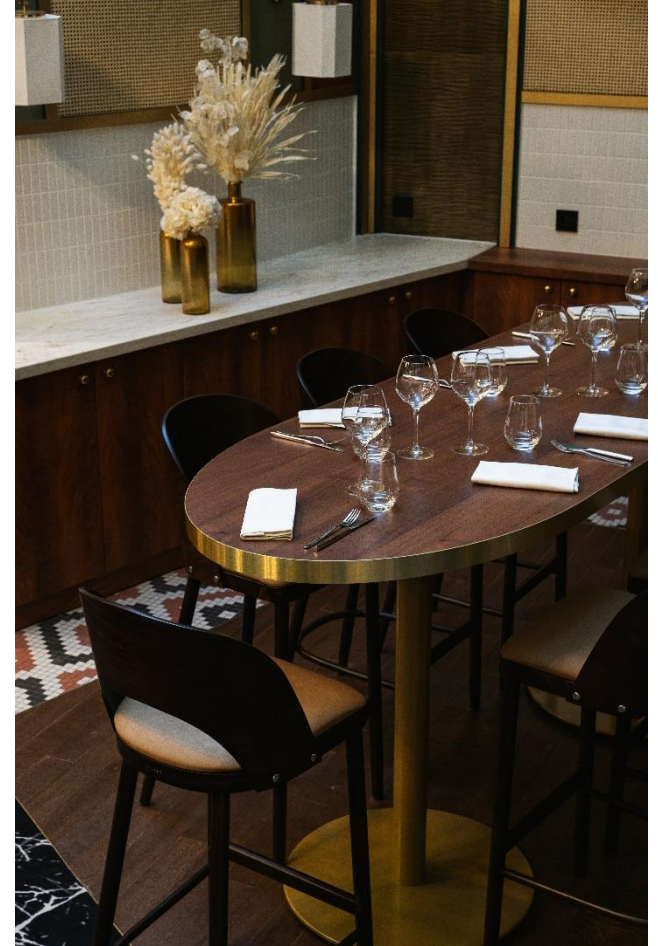

Supplement: a lounge area suitable for working or ordering room service, a coffee machine, and a shower room with rain shower..

More spacious bathroom, a bathtub as well as a shower and a screen/window to benefit from all the luminosity of your room.

Powder pink and vintage marble Bathroom

Terracotta bench to relax

Bathroom Mirror Roundness

RESTAURANT

ô mazette !

Our Chef

and his team will invite you to discover a bistronomic culinary style, combining new flavours and seasonal products.

Our restaurant Ô Mazette, will welcome you for your business lunches or casual dinners, under a beautiful glass roof.

Warm colours and soft materials in the lounge area, a pleasant central bar and our table d'hôtes for a pleasant moment.